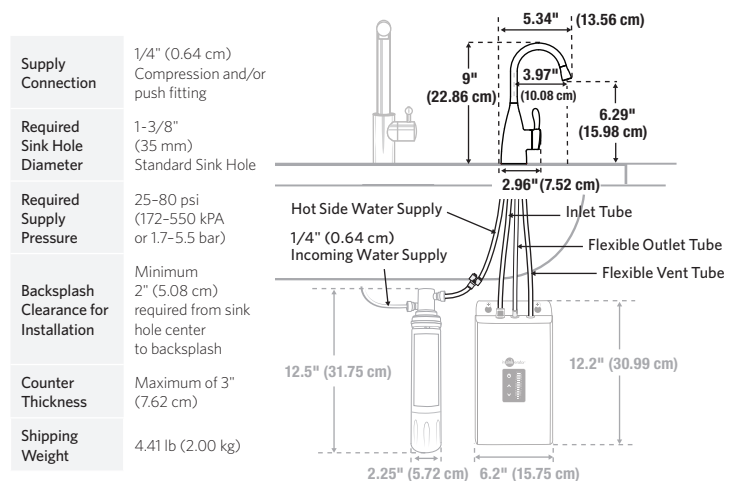

TRANSITIONAL 1010

Instant Hot Water Faucet FH1010

FEATURES:

- Hot only faucet – dispenses near-boiling water
- For use with an InSinkErator instant hot water tank and filtration system (sold separately)
- Self-closing hot valve for automatic shut off
- Handle moves forward to avoid hitting backsplash
- Spout swivels 360° for convenience

MATERIAL:

- Reverse osmosis certified and compatible per NSF/ANSI 58
- Lead-free certified and tested per NSF 61, Section 9
- Solid brass construction
- Corrosion resistant ceramic disc valve

FINISHES:

Chrome • Stainless Steel • Arctic Steel • Matte Black
Brushed Bronze • Polished Nickel • Oil Rubbed Bronze
Classic Oil Rubbed Bronze

WARRANTY:

We Come To You® 5-Year In-Home Limited Warranty.
Covers parts and labor.

The complete InSinkErator warranty is included in the Care & Use booklet with each unit.

CERTIFICATIONS:

NSF/ANSI 372 • NSF/ANSI 58 • NSF/ANSI 42/53
NSF/ANSI 61 • ASME A112.18.1 • UPC Certified
ASSE 1023 • ADA Compliant

NSF/ANSI/CAN 61 Q ≤ 1

USA: 1.800.558.5700 www.insinkerator.com

CA: 1.800.561.1700 www.insinkerator.ca

InSinkErator may make improvements and/or changes in the specifications at any time, in its sole discretion, without notice or obligation and further reserves the right to change or discontinue models.

®/TM © 2023 InSinkErator. All rights reserved.